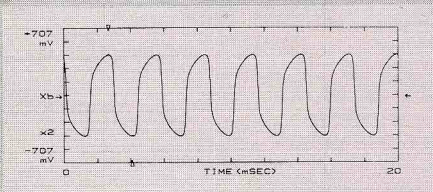

CRUNCHRYTHM SOUNDTANK

CR5

This unit gives you, the rhythm guitarist, control over the clear responsive sound to keep you driving along.