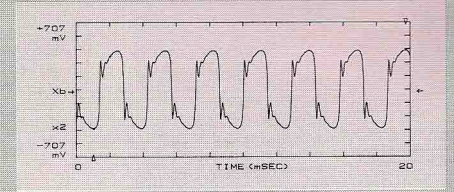

MODERNFUSION SOUNDTANK

MF5

Designed for jazz/fusion field musician, with a sweeter distortion sound.

※ Above data is measured at FCW position.