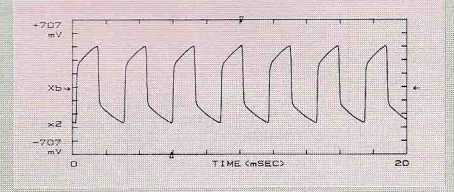

CLASSICMETAL SOUNDTANK

CM5

Designed to re-create British hard rock in the '70s-high-power stacks guitar sound.

THRASHMETAL SOUNDTANK

TM5

Designed to enhance the feel of modern high-speed driving '80s heavy metal playing. The penetrating aggressive treble tone cuts through walls of sound like a knife.