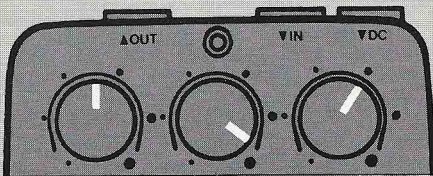

CLASSICMETAL SOUNDTANK

CM5

Designed to re-create British hard rock in the '70s-high-power stacks guitar sound.

THRASHMETAL SOUNDTANK

TM5

Designed to enhance the feel of modern high-speed driving '80s heavy metal playing. The penetrating aggressive treble tone cuts through walls of sound like a knife.

CRUNCHRYTHM SOUNDTANK

CR5

This unit gives you, the rhythm guitarist, control over the clear responsive sound to keep you driving along.

60'SFUZZ SOUNDTANK

SF5

Compact effects units really started to come into their own in the '60s. With a single-coil pickup guitar this unit gives you a re-creation of that chapter of history.