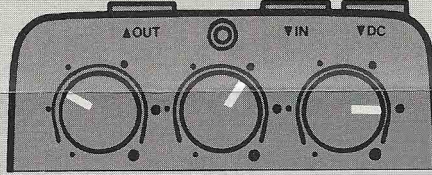

CRUNCHYRHYTHM
CR5

60'SFUZZ
SF5

MODERNFUSION
MF5

RECOMMENDED SETTING CHART

POWERLEAD SOUNDTANK

PL5

For those lightning-fast breaks, with the punchy distortion sound to get through, but with the subtlety to get every note across, no matter how fast you play.

CLASSICMETAL SOUNDTANK

CM5

Designed to re-create British hard rock in the '70s-high-power stacks guitar sound.

THRASHMETAL SOUNDTANK

TM5

Designed to enhance the feel of modern high-speed driving '80s heavy metal playing. The penetrating aggressive treble tone cuts through walls of sound like a knife.