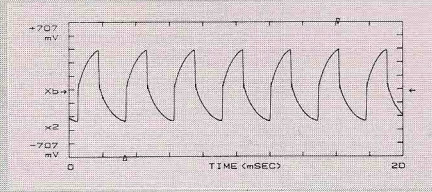

CLASSICMETAL SOUNDTANK

CM5

Designed to re-create British hard rock in the '70s-high-power stacks guitar sound.