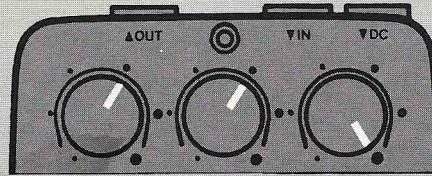

CLASSICMETAL SOUNDTANK

CM5

Designed to re-create British hard rock in the '70s-high-power stacks guitar sound.

THRASHMETAL SOUNDTANK

TM5

Designed to enhance the feel of modern high-speed driving '80s heavy metal playing. The penetrating aggressive treble tone cuts through walls of sound like a knife.

CRUNCHRYTHM SOUNDTANK

CR5

This unit gives you, the rhythm guitarist, control over the clear responsive sound to keep you driving along.

60'SFUZZ SOUNDTANK

SF5

Compact effects units really started to come into their own in the '60s. With a single-coil pickup guitar this unit gives you a re-creation of that chapter of history.