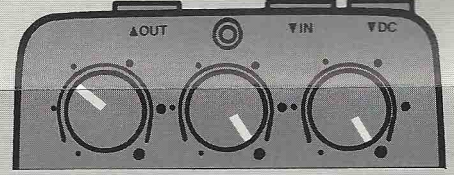

CLASSICMETAL SOUNDTANK

CM5

Designed to re-create British hard rock in the '70s-high-power stacks guitar sound.

THRASHMETAL SOUNDTANK

TM5

Designed to enhance the feel of modern high-speed driving '80s heavy metal playing. The penetrating aggressive treble tone cuts through walls of sound like a knife.

CRUNCHRYTHM SOUNDTANK

CR5

This unit gives you, the rhythm guitarist, control over the clear responsive sound to keep you driving along.

60'SFUZZ SOUNDTANK

SF5

Compact effects units really started to come into their own in the '60s. With a single-coil pickup guitar this unit gives you a re-creation of that chapter of history.