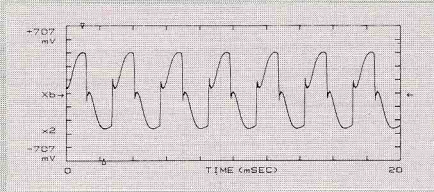

CRUNCHYRHYTHM
CR5

60'SFUZZ
SF5

MODERNFUSION
MF5

RECOMMENDED SETTING CHART

POWERLEAD SOUNDTANK

PL5

For those lightning-fast breaks, with the punchy distortion sound to get through, but with the subtlety to get every note across, no matter how fast you play.