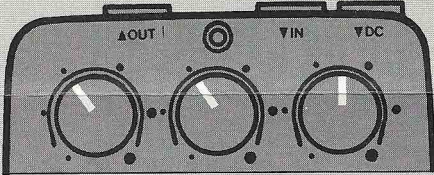

CRUNCHYRHYTHM
CR5

60'SFUZZ
SF5

MODERNFUSION
MF5

RECOMMENDED SETTING CHART

POWERLEAD SOUNDTANK

PL5

For those lightning-fast breaks, with the punchy distortion sound to get through, but with the subtlety to get every note across, no matter how fast you play.

CLASSICMETAL SOUNDTANK

CM5

Designed to re-create British hard rock in the '70s-high-power stacks guitar sound.

THRASHMETAL SOUNDTANK

TM5

Designed to enhance the feel of modern high-speed driving '80s heavy metal playing. The penetrating aggressive treble tone cuts through walls of sound like a knife.