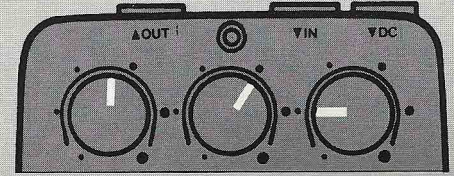

MODERNFUSION SOUNDTANK

MF5

Designed for jazz/fusion field musician, with a sweeter distortion sound.

※ Above data is measured at FCW position.