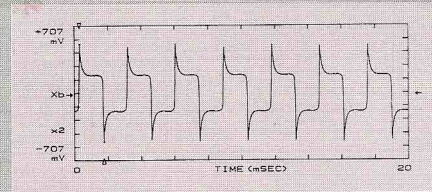

CRUNCHRYTHM SOUNDTANK

CR5

This unit gives you, the rhythm guitarist, control over the clear responsive sound to keep you driving along.

60'SFUZZ SOUNDTANK

SF5

Compact effects units really started to come into their own in the '60s. With a single-coil pickup guitar this unit gives you a re-creation of that chapter of history.